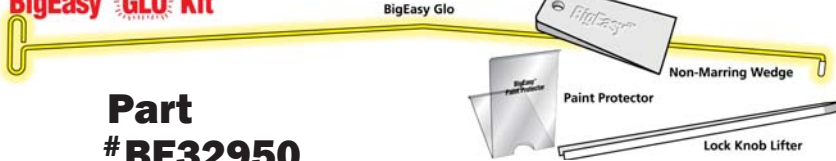

Introducing a new range of innovative car opening tools

BigEasy™ GLO Kit

Part #BE32950

- Glow in the dark yellow allows you to see the tool at night or through tinted windows
- 55 inches long
- Non-marring wedge
- Paint protector
- Lock knob lifter

BigEasy™ NIGHT LIGHT

Part #BE32933

- Suction cup LED light illuminates dark car interiors
- 6 LED lights generate 1,000,000 candle power
- Great for use with the BigEasy Glo Kit above

Easy Pry

- Allows easy one handed access for insertion of Air Wedge
- Make your job easier with the Easy Pry
- Add this tool to your collection